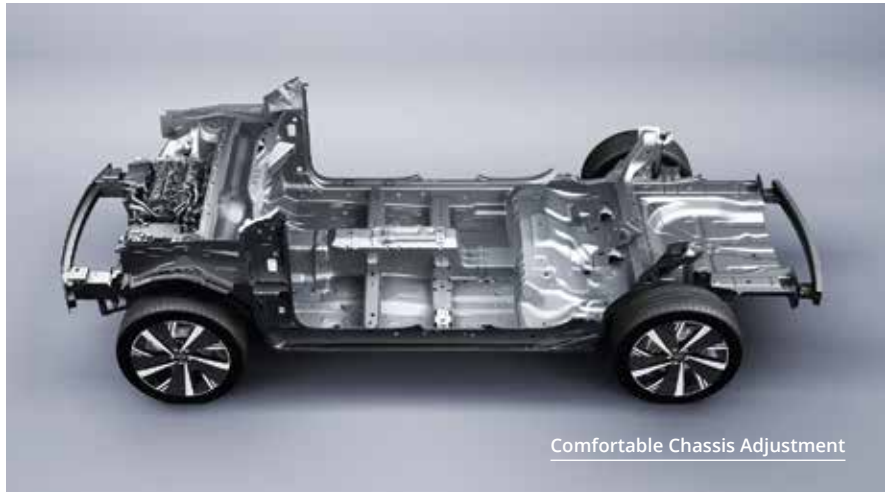

Rear Seat Folding Capacity

Air-Sofa Ultra Sensory Seats

CHASE YOUR
ULTRAMODERN FUTURE

0-100km/h in 8.2 seconds

HUD

SAFEGUARD YOUR **ULTRAMODERN DRIVING**

L2 Level ADAS

Air-Bag & Steel Frame

Comfortable Chassis Adjustment

AEB

TSR

ACC

Full Car Speakers System

Starry Specs Sheet

Parameter				
Length (mm)				4670
Width (mm)				1900
Height (mm)				1705
Wheelbase (mm)				2777
Curb Weight(kg)				1571
Model				BHE15-EFZ
Type				4-cylinder, in-line
Displacement (cm³)				1499 LT
Emission standard				Euro VI b
Type				DCT
Number of gears				7
Max power (kW)				128KW (Russia 108 KW)
Max torque (Nm)				270Nm at 2000-3500min-1
Horse power				174 hp
Drive System				FWD
0-100km/h acceleration Time (s)				7.9
Fuel consumption (L/100km)				6.3
Electric power steering system EPS				●
FR ventilated & RR solid brake disc				●
FR suspension				McPherson Independent Front Suspension
RR suspension				Multi-link Independent Rear Suspension
EPB				●
Autohold				●
start-stop				●
Exterior Features	<i>GL</i>	<i>GK</i>	<i>GF</i>	<i>GF+</i>
Alloy wheels	18"	19"	19"	20"
Heated front windshield	●	●	●	●
Insulated glass	-	-	●	●
Rear Row Privacy Glass Window	●	●	●	●
Roof rail	●	●	●	●
Automatic LED headlight illumination system	●	●	●	●
LED daytime running lights	●	●	●	●
LED tail lamps	●	●	●	●
Anti-bacterial door handles	●	●	●	●
Interior Features	<i>GL</i>	<i>GK</i>	<i>GF</i>	<i>GF+</i>
Interior color_ Blue&Brown	●	●	●	●
Interior color_ Blue&Grey	●	●	●	●
13.2" IHU Display	●	●	●	●
10.2" TFT Cluster	●	●	●	●
No. of speakers	6	6	9	9
EATC	●	-	-	●
Dual-Zone EATC	-	●	●	●
Intelligent ventilation	●	●	●	●
Ambient Light	-	●	●	●
Anti-bacterial steering wheels	●	●	●	●