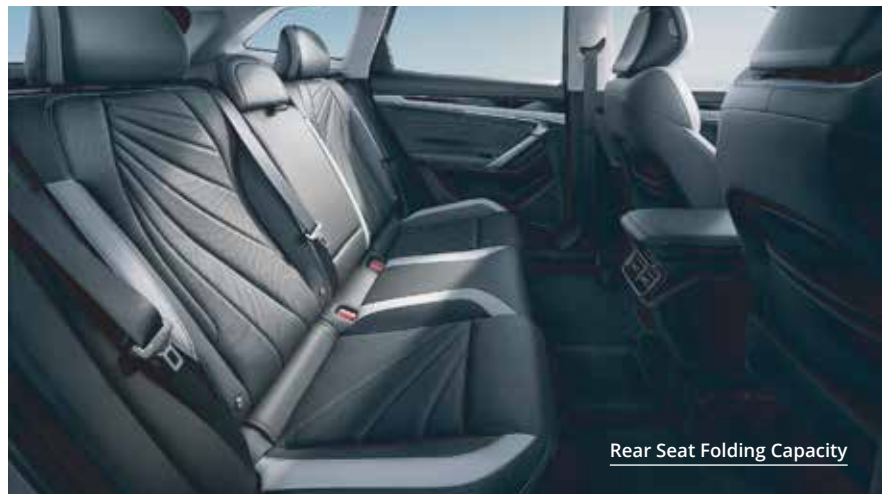

Harman INFINITY Headrest Speaker

Digital Arrow LED Tail Lights

20-inch Silver & Black Wheel

Illuminated Front Fascia

ENJOY YOUR
ULTRAMODERN EXPERIENCE

Eco-friendly Suede Interior

Trunk - Storage Space

1.2m² Panoramic Sunroof

Rear Seat Folding Capacity

Air-Sofa Ultra Sensory Seats

CHASE YOUR
ULTRAMODERN FUTURE

0-100km/h in 8.2 seconds

HUD

SAFEGUARD YOUR **ULTRAMODERN DRIVING**

L2 Level ADAS

Air-Bag & Steel Frame